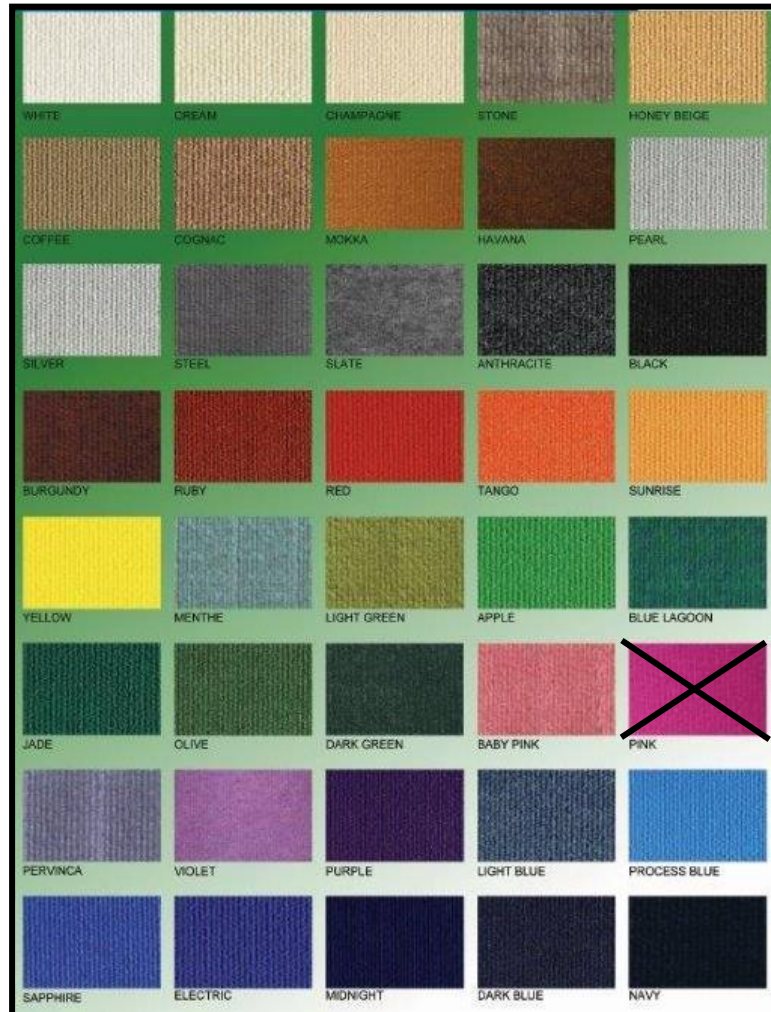

Shell Scheme Packages 2021

Standard Shell Scheme

Premium Shell Scheme

Items	Shell Scheme	Premium Shell Scheme
Stand Height	2.48m	2.89m [+40cm higher]
Logo	No	Yes
Fascia Height	300mm	600mm
Fascia Colour	Pink (no other choice)	Choice of 13 colours (see page 2)
Carpet Colour	Grey (No other choice)	Choice of 40 colours (see page 2)
Graphic Panel	No	2 (With the possibility to order extra panels)

Contact your local sales representative for pricing

Shell Scheme Packages 2021

Carpet Colour Options

Fascia Colour Options