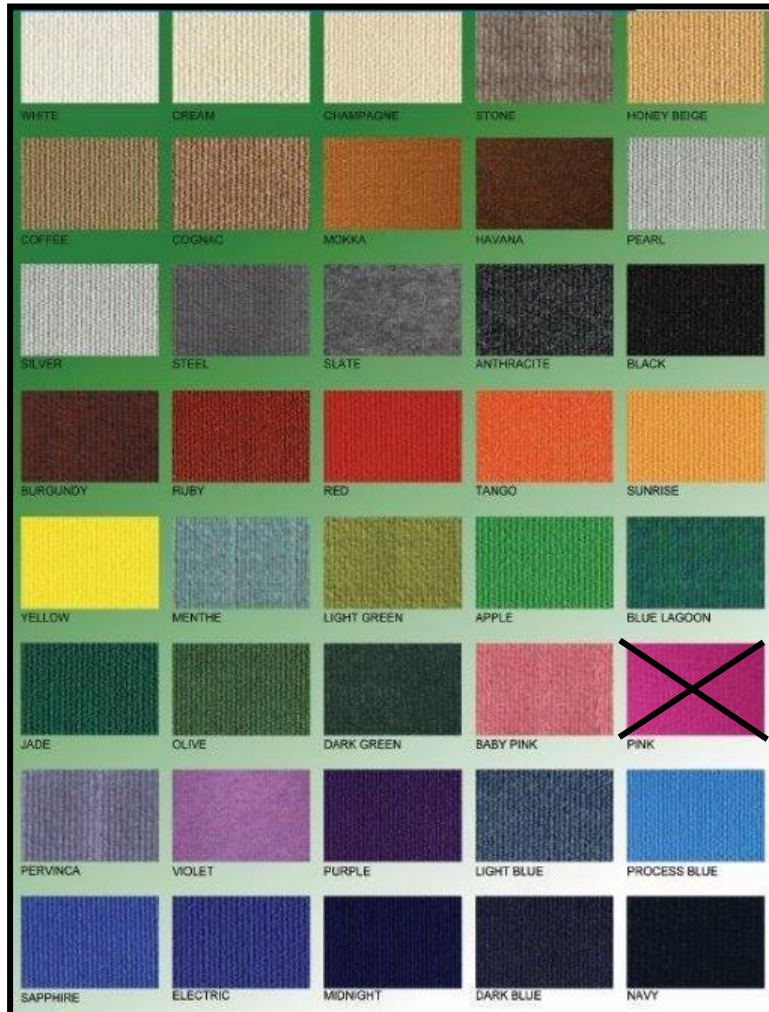

Standard Shell Scheme

Premium Shell Scheme

Items	Shell Scheme	Premium Shell Scheme
Stand Height	2.48m	2.89m [+40cm higher]
Logo	No	Yes
Fascia Height	300mm	600mm
Fascia Colour	Pink (no other choice)	Choice of 13 colours (see page 2)
Carpet Colour	Grey (no other choice)	Choice of 40 colours (see page 2)
Graphic Panel	No	2 (With the possibility to order extra panels at €225 each)
Cost / sqm	€99x10 m2 €990	€170x10m2 €1700

Carpet Colour Options

Fascia Colour Options